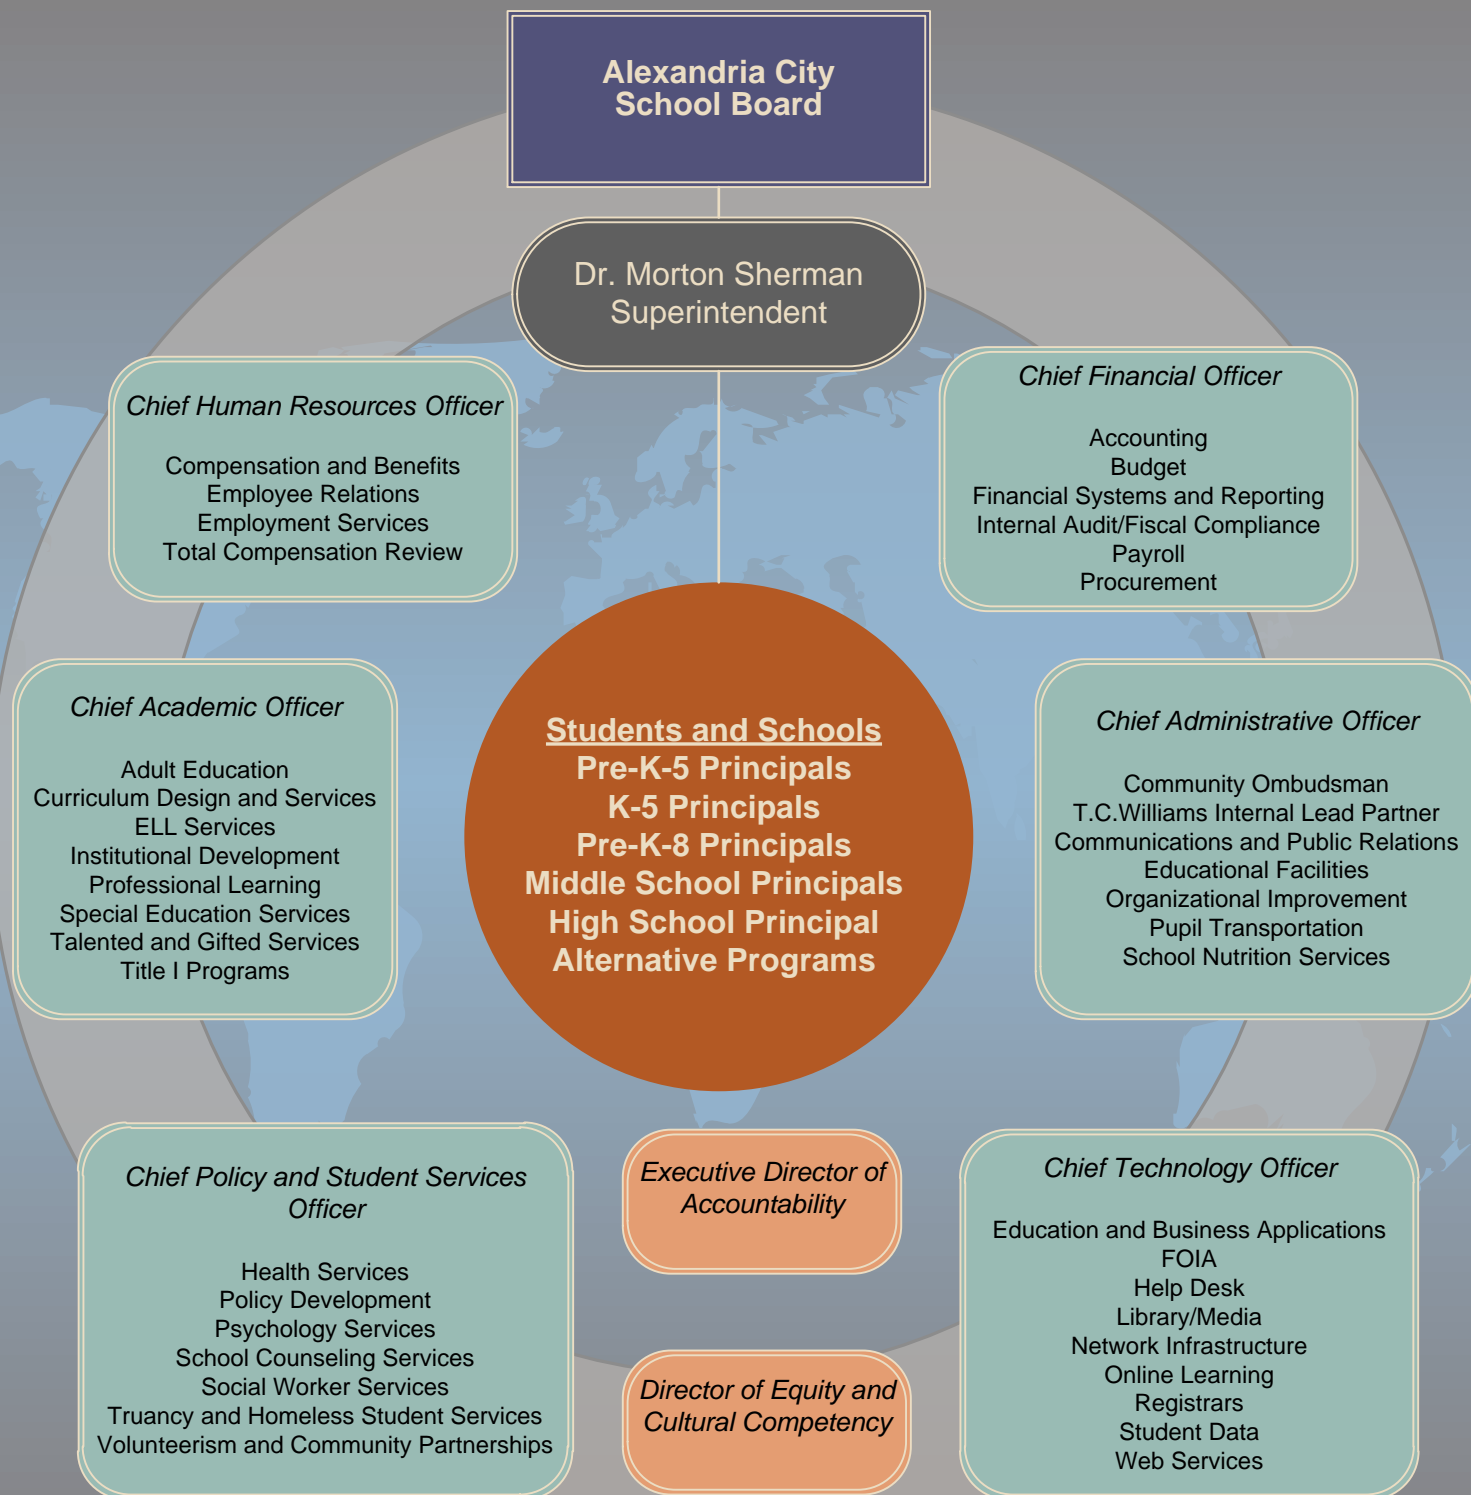

Alexandria City Public Schools Organizational Chart Overview

Alexandria City Public Schools Organizational Chart School Board, Superintendent, and Schools

Alexandria City Public Schools Organizational Chart Central Office

Support Operations

Alexandria City Public Schools Organizational Chart Central Office

Curriculum and Instruction

Alexandria City Public Schools Organizational Chart Central Office

Support Operations

Alexandria City Public Schools Organizational Chart Central Office

Policy and Student Services